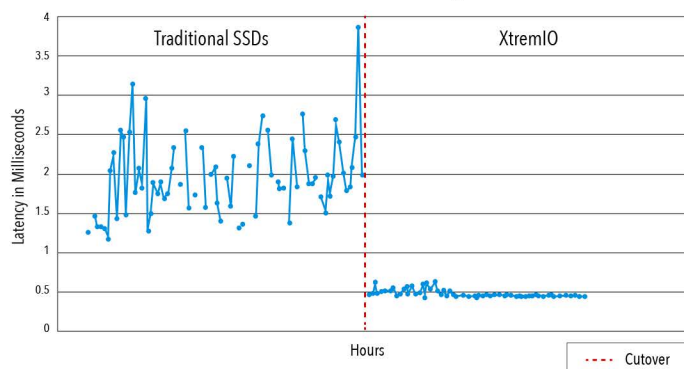

## Simplify Epic Environments with XtremIO All-Flash Arrays

XtremIO all-flash arrays empower Epic users to minimize data proliferation with a consistently high-performance, highly efficient infrastructure to receive more value from their Epic environment with fewer resources, less complexity, and lower costs.

#### Result:

- High Throughput
- Low Latency
- High Efficiency

Cutover from traditional storage to XtremIO